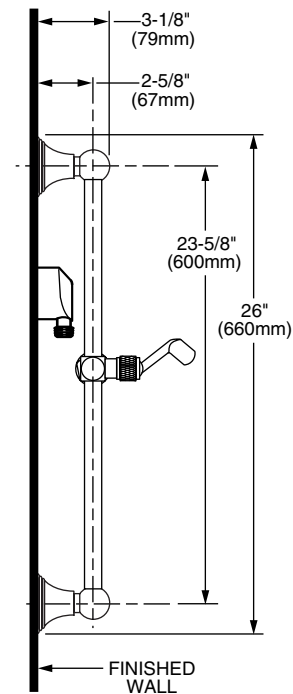

Features:

- 5 ft. (1.5m) Metal Hose
- Hand Shower includes flow restrictor

Pictured: 859/928 Hand Shower Set on Adjustable Bar

Maximum Hand Shower Flow Rate: 2.5 gpm (9.5L/min)

Rough & Trim Options	Product Number
Hand Shower	861/008
Complete Personal Hand Shower Set - - Includes Hand Shower, Wall Elbow, Hose & Wall Bracket	859/023
Complete Personal Hand Shower Set on Adjustable Bar - -Includes Hand Shower, Wall Elbow, Hose & Adjustable Bar	859/928
Adjustable Hand Shower Bar Only	859/218

Available Finishes:	Finish Code
Polished Chrome	100
Old Bronze	105
UltraBrass	113
Brushed Nickel	144
Platinum Nickel	150
Diamond (PVD)	167
Antique Nickel	444

HAND SHOWER

ADJUSTABLE BAR

ROUGH-IN DIAGRAM FOR **WALL BRACKET, AND WALL ELBOW** SHOWN ON REVERSE SIDE

CODES & STANDARDS

These products meet and exceed the following codes and standards:

ASME A112.18.1

CSA B125

WALL BRACKET

WALL ELBOW

IMPORTANT: These measurements are subject to change or cancellation. No responsibility is assumed for use of superseded or voided pages.