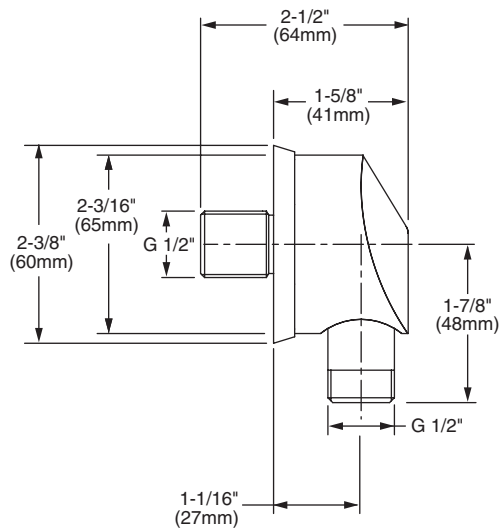

Features:

- 5 ft. (1.5m) Metal Hose
- Hand Shower includes flow restrictor

Pictured: 859/928 Hand Shower Set on Adjustable Bar

Maximum Hand Shower Flow Rate: 2.5 gpm (9.5L/min)

Rough & Trim Options	Product Number
Hand Shower	861/008
Complete Personal Hand Shower Set - - Includes Hand Shower, Wall Elbow, Hose & Wall Bracket	859/023
Complete Personal Hand Shower Set on Adjustable Bar - -Includes Hand Shower, Wall Elbow, Hose & Adjustable Bar	859/928
Adjustable Hand Shower Bar Only	859/218

CODES & STANDARDS

These products meet and exceed the following codes and standards:

ASME A112.18.1

CSA B125

WALL BRACKET

WALL ELBOW

IMPORTANT: These measurements are subject to change or cancellation. No responsibility is assumed for use of superseded or voided pages.