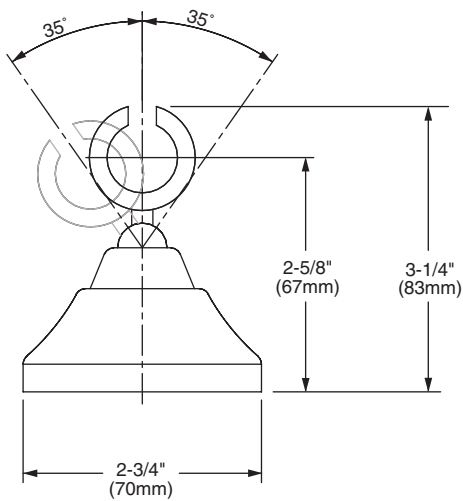

Features:

- 5 ft. (1.5m) Metal Hose
- Hand Shower includes flow restrictor

Pictured: 859/928 Hand Shower Set on Adjustable Bar

Maximum Hand Shower Flow Rate: 2.5 gpm (9.5L/min)

Rough & Trim Options	Product Number
Hand Shower	861/008
Complete Personal Hand Shower Set - - Includes Hand Shower, Wall Elbow, Hose & Wall Bracket	859/023
Complete Personal Hand Shower Set on Adjustable Bar - -Includes Hand Shower, Wall Elbow, Hose & Adjustable Bar	859/928
Adjustable Hand Shower Bar Only	859/218

Available Finishes:	Finish Code
Polished Chrome	100
Old Bronze	105
UltraBrass	113
Brushed Nickel	144
Platinum Nickel	150
Diamond (PVD)	167
Antique Nickel	444

HAND SHOWER

ADJUSTABLE BAR

ROUGH-IN DIAGRAM FOR **WALL BRACKET, AND WALL ELBOW** SHOWN ON REVERSE SIDE

CODES & STANDARDS

These products meet and exceed the following codes and standards:

ASME A112.18.1

CSA B125

WALL BRACKET

WALL ELBOW

IMPORTANT: These measurements are subject to change or cancellation. No responsibility is assumed for use of superseded or voided pages.