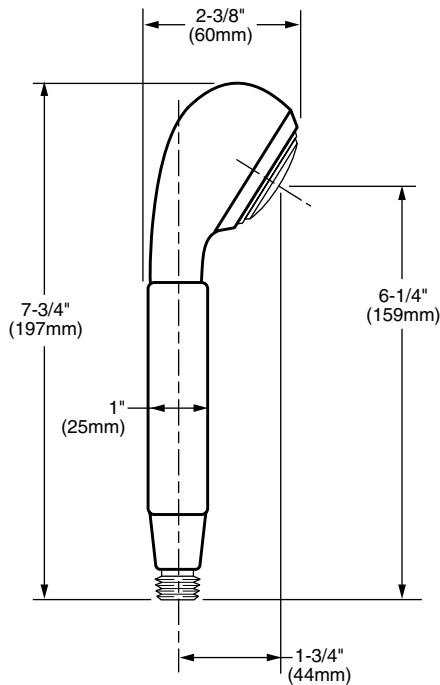

Features:

- 5 ft. (1.5m) Metal Hose
- Hand Shower includes flow restrictor

Pictured: 859/928 Hand Shower Set on Adjustable Bar

Maximum Hand Shower Flow Rate: 2.5 gpm (9.5L/min)

Rough & Trim Options	Product Number
Hand Shower	861/008
Complete Personal Hand Shower Set - - Includes Hand Shower, Wall Elbow, Hose & Wall Bracket	859/023
Complete Personal Hand Shower Set on Adjustable Bar - -Includes Hand Shower, Wall Elbow, Hose & Adjustable Bar	859/928
Adjustable Hand Shower Bar Only	859/218

Available Finishes:	Finish Code
Polished Chrome	100
Old Bronze	105
UltraBrass	113
Brushed Nickel	144
Platinum Nickel	150
Diamond (PVD)	167
Antique Nickel	444

HAND SHOWER

ADJUSTABLE BAR

ROUGH-IN DIAGRAM FOR **WALL BRACKET, AND WALL ELBOW** SHOWN ON REVERSE SIDE

CODES & STANDARDS

These products meet and exceed the following codes and standards:

ASME A112.18.1

CSA B125

WALL BRACKET

WALL ELBOW

IMPORTANT: These measurements are subject to change or cancellation. No responsibility is assumed for use of superseded or voided pages.