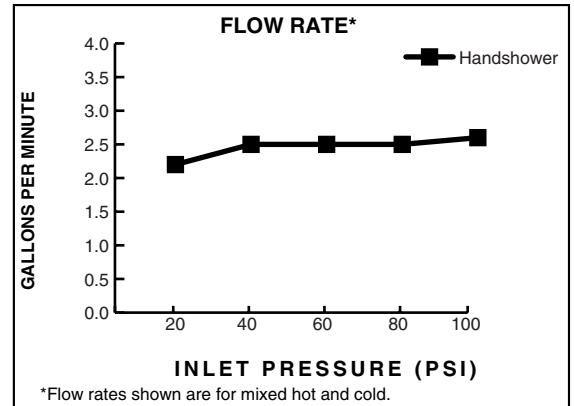

CODES & STANDARDS

These products meet and exceed the following codes and standards:

ASME A112.18.1

CSA B125

WALL BRACKET