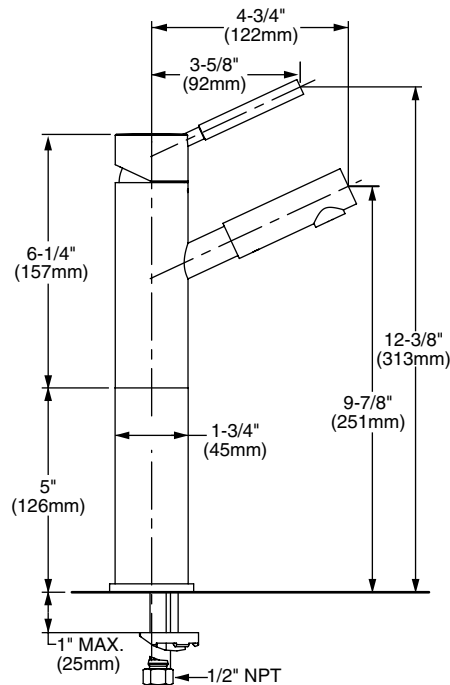

Features:

- European Minimalist Design
- Cast brass spout and body
- Washerless Ceramic disc valve cartridge
- For use with above counter china and vessels
- 4-3/4" spout

Maximum Flow Rate: 2.2 GPM (8.3L/min)

	Handle Type	Product Number
Børma by Jado Vessel Monoblock Faucet	Lever	814/931

Available Finishes:	Finish Code
Polished Chrome	100

IMPORTANT: These measurements are subject to change or cancellation. No responsibility is assumed for use of superseded or voided pages.