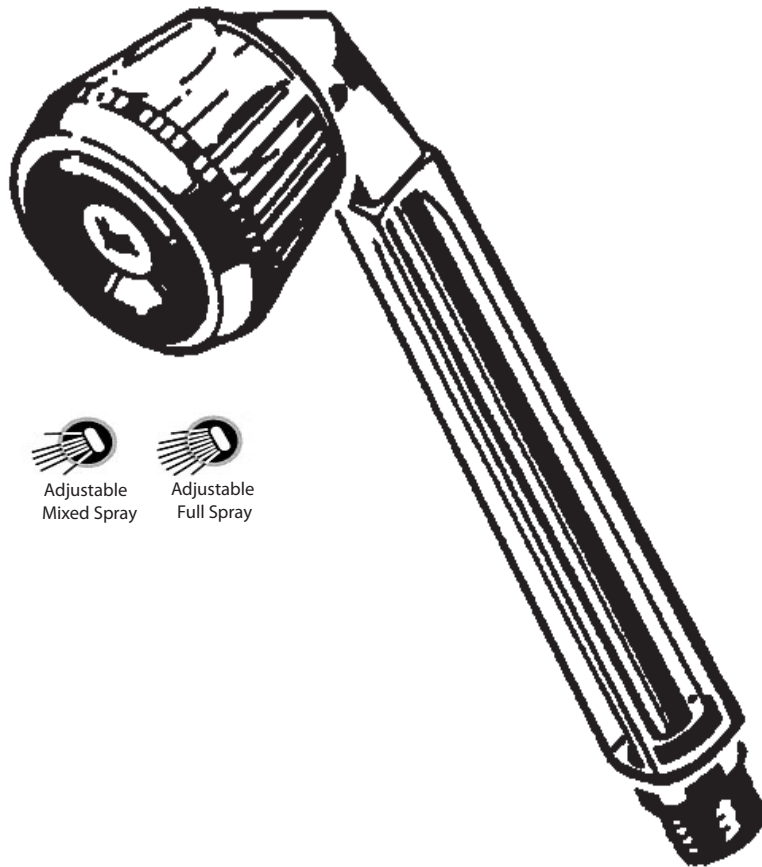

### Deluxe Adjustable Spray Hand Shower 480 Series

- Energy saving 2.5GPM/9.5LPM flow rate
- 1/2" NPSM connections
- Made of brass, acrylic and engineering grade ABS plastic components
- Designed and manufactured in accordance with ANSI A112.18.1M
- Meets ASSE 1014 requirement of withstanding an operating supply pressure of 125 PSI (862kPA)
- Meets ASSE 1014 requirement of withstanding an operating temperature of 110° Fahrenheit (43.3° Celsius)
- Available in box packaging