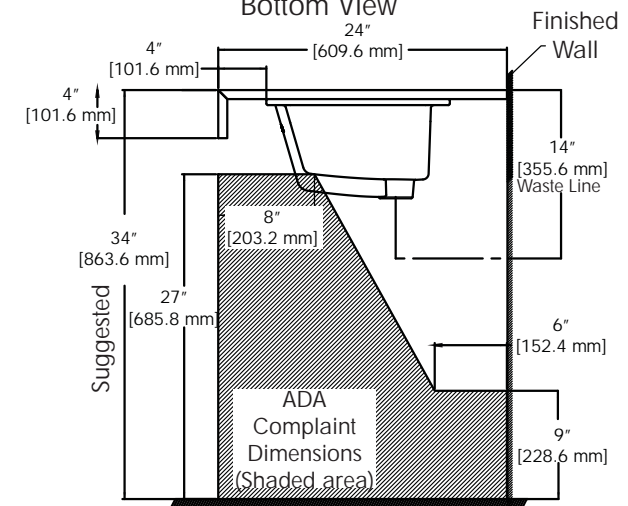

DECOLAV® SPEC SHEET MODEL NUMBER: 1402 SERIES

PRODUCT DESCRIPTION

Vitreous China Undermount Lavatory

- The Classic Collection
- 21" x 15" (53.34 x 38.1 cm) Rectangle with Overflow

- ADA compliant when installed in a 21" (53.3 cm) minimum depth countertop
- CSA Certified: CSA B45.0-02, CSA B45.1-02, ASME A112.19.2M-1998

PRODUCT MEASUREMENTS

- Width: 21.25 inches (53.98 cm)
- Depth: 15.25 inches (38.76 cm)
- Height: 8.25 inches (20.96 cm)

RECOMMENDED ACCESSORIES

- DECOLAV® 9295 Grid Drain or
- DECOLAV® 9297 Push Button Closing Umbrella Drain

ROUGHING-IN DIMENSIONS

Top View

Bottom View

Front View

Side View

Customer Service: 561-274-2110
www.decolav.com

LET YOUR DREAMS COME ALIVE, YOUR PASSIONS
 BECOME REALITY, BE THE ENVY OF YOUR NEIGHBORS®