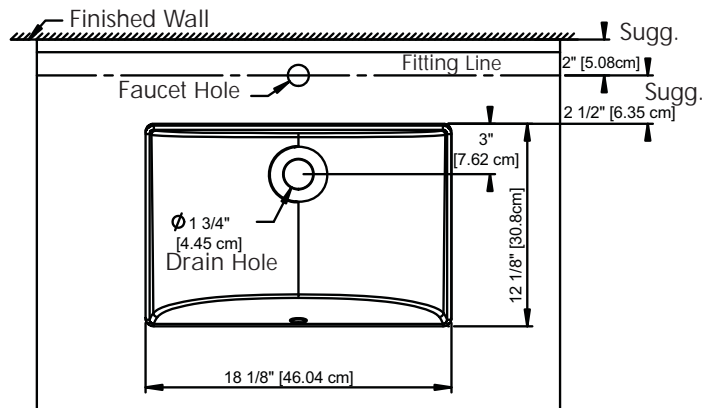

DECOLAV® SPEC SHEET MODEL NUMBER: 1402 SERIES

PRODUCT DESCRIPTION

Vitreous China Undermount Lavatory

- The Classic Collection
- 21" x 15" (53.34 x 38.1 cm) Rectangle with Overflow

- ADA compliant when installed in a 21" (53.3 cm) minimum depth countertop
- CSA Certified: CSA B45.0-02, CSA B45.1-02, ASME A112.19.2M-1998

PRODUCT MEASUREMENTS

- Width: 21.25 inches (53.98 cm)
- Depth: 15.25 inches (38.76 cm)
- Height: 8.25 inches (20.96 cm)

RECOMMENDED ACCESSORIES

- DECOLAV® 9295 Grid Drain or
- DECOLAV® 9297 Push Button Closing Umbrella Drain

ROUGHING-IN DIMENSIONS

Top View

Bottom View

Front View

Side View

Customer Service: 561-274-2110
www.decolav.com

LET YOUR DREAMS COME ALIVE, YOUR PASSIONS
 BECOME REALITY, BE THE ENVY OF YOUR NEIGHBORS®