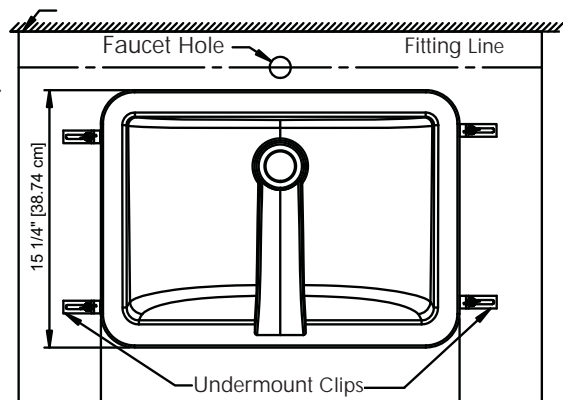

DECOLAV® SPEC SHEET MODEL NUMBER: 1402 SERIES

PRODUCT DESCRIPTION

Vitreous China Undermount Lavatory

- The Classic Collection
- 21" x 15" (53.34 x 38.1 cm) Rectangle with Overflow

- ADA compliant when installed in a 21" (53.3 cm) minimum depth countertop
- CSA Certified: CSA B45.0-02, CSA B45.1-02, ASME A112.19.2M-1998

PRODUCT MEASUREMENTS

- Width: 21.25 inches (53.98 cm)
- Depth: 15.25 inches (38.76 cm)
- Height: 8.25 inches (20.96 cm)

RECOMMENDED ACCESSORIES

- DECOLAV® 9295 Grid Drain or
- DECOLAV® 9297 Push Button Closing Umbrella Drain

ROUGHING-IN DIMENSIONS

Top View

Bottom View

Front View

Side View

Customer Service: 561-274-2110
www.decolav.com

LET YOUR DREAMS COME ALIVE, YOUR PASSIONS
 BECOME REALITY, BE THE ENVY OF YOUR NEIGHBORS®