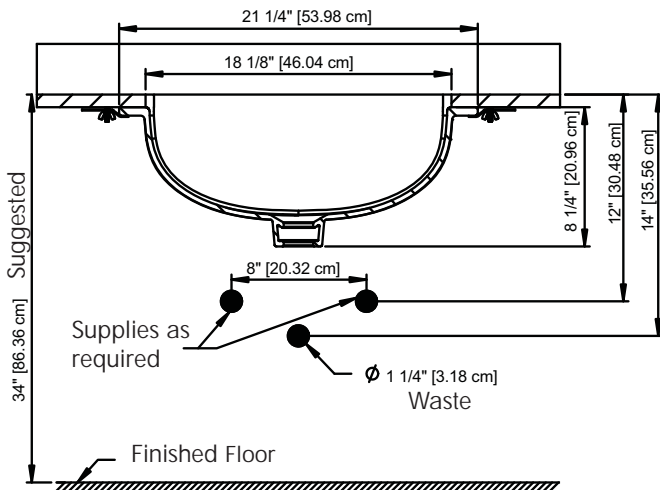

DECOLAV® SPEC SHEET MODEL NUMBER: 1402 SERIES

PRODUCT DESCRIPTION

Vitreous China Undermount Lavatory

- The Classic Collection
- 21" x 15" (53.34 x 38.1 cm) Rectangle with Overflow

- ADA compliant when installed in a 21" (53.3 cm) minimum depth countertop
- CSA Certified: CSA B45.0-02, CSA B45.1-02, ASME A112.19.2M-1998

PRODUCT MEASUREMENTS

- Width: 21.25 inches (53.98 cm)
- Depth: 15.25 inches (38.76 cm)
- Height: 8.25 inches (20.96 cm)

RECOMMENDED ACCESSORIES

- DECOLAV® 9295 Grid Drain or
- DECOLAV® 9297 Push Button Closing Umbrella Drain

ROUGHING-IN DIMENSIONS

Top View

Bottom View

Front View

Side View

Customer Service: 561-274-2110
www.decolav.com

LET YOUR DREAMS COME ALIVE, YOUR PASSIONS
 BECOME REALITY, BE THE ENVY OF YOUR NEIGHBORS®