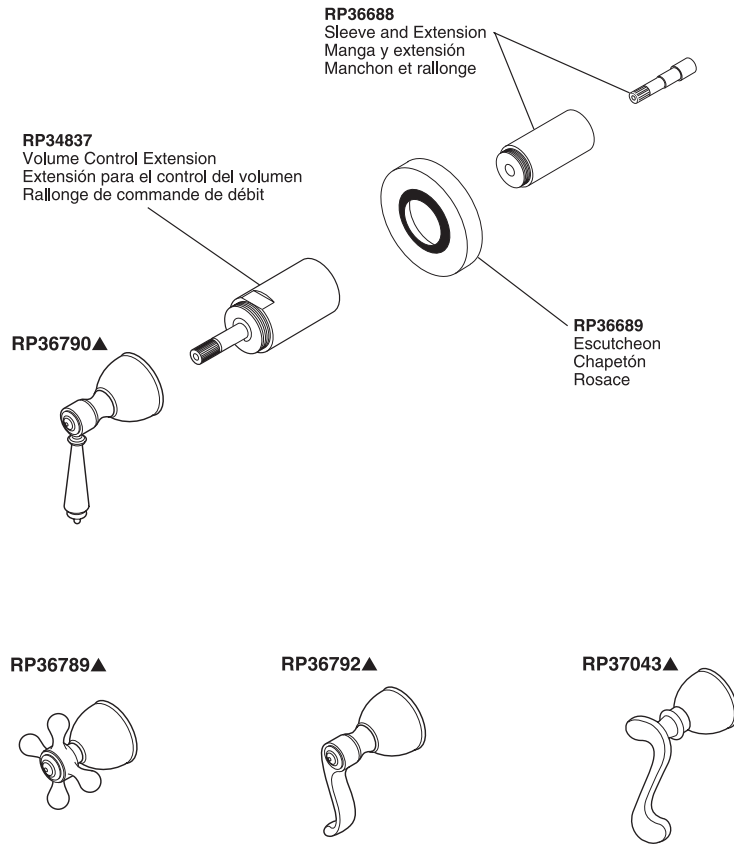

TRADITIONAL CUSTOM SHOWER—HIGH FLOW TOTAL ESCAPE

Models/Modelos—T66411, T66431, T66461, T66471

TUB / SHOWER