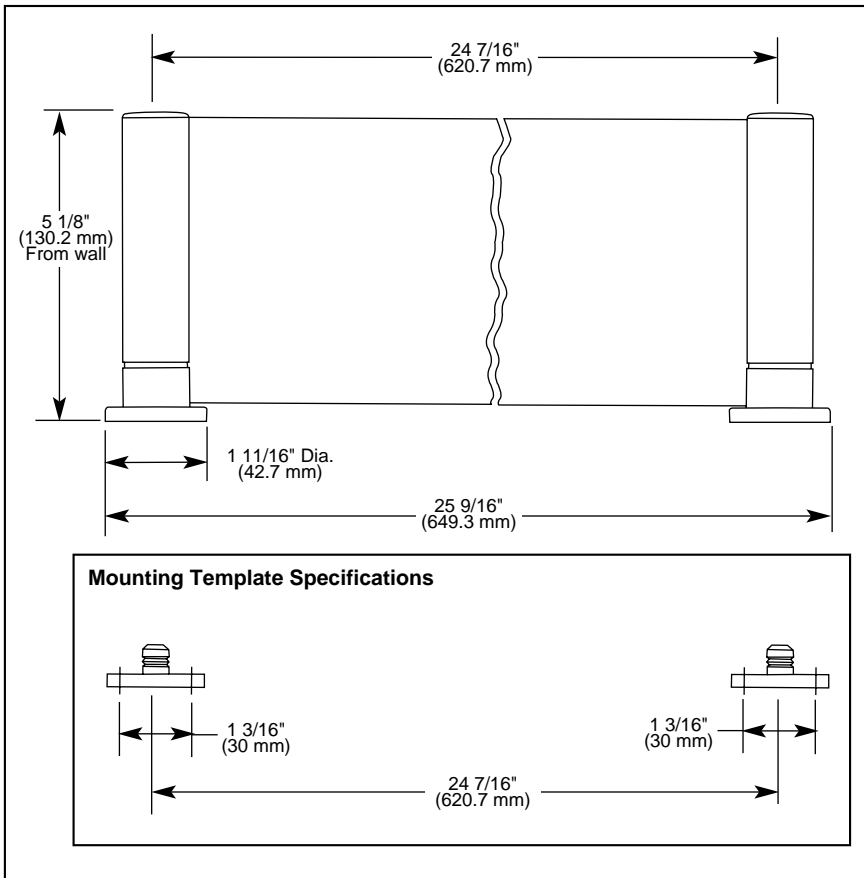

6948361

Submitted Model No.: _____

Specific Features: _____

BRIZO[®]

ACCESSORIES

- Euro Series
- Coordinates with Quiescence™, Trevi™, and Riviera® Collections
- 24" Glass Shelf

STANDARD SPECIFICATIONS:

- Wood blocking is preferable behind all wall surfaces. If wood blocking is not available, the following fasteners are suggested: Tile/Masonry-Plastic or lead Anchors Plaster/drywall-Toggle bolts.
- Mounting hardware and mounting instructions included with product.