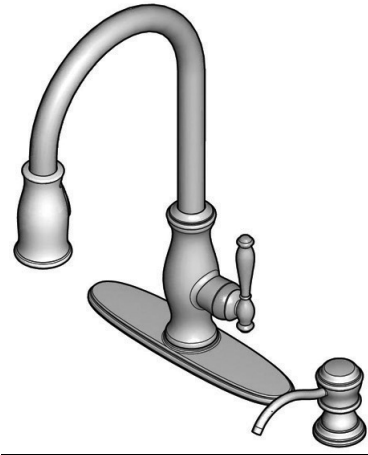

Highlights

- Adjustable spray volume control feature
- Soap/Lotion Dispenser Included
- Ergonomic Spray Head Produces Strong Spray or Aerated Stream

Code Compliance

Price Pfister products are designed and manufactured in compliance with the following standards and codes:

- IAPMO certified
- ASME A112.18.1
- CSA B125 certified
- ANSI A117.1 (Lever handles only)

529 Series

HANOVER

Pull-Out Kitchen Faucet

Single Control
2 or 4-Hole Installation
Ceramic Disc Valve

Finishes	T529-TMC	T529-TMS	T529-TMZ
Polished Chrome	x		
Stainless Steel		x	
Oil Rubbed Bronze			x

Features	T529-TMC	T529-TMS	T529-TMZ
Soap/Lotion Dispenser Included	x	x	x
75" pullout hose length	x	x	x
Braided Nylon Reinforced Vinyl Hose	x	x	x
Quick Connect Installation	x	x	x
Reinforced Deck Plate with Integrated Tie-Downs	x	x	x
Accommodates up to 2-1/4" deck thickness	x	x	x
2 or 4-Hole Installation; Includes Both Deck Plate and Single Post Mounting Ring	x	x	x
ADA Approved	x	x	x
360 Degree Swivel Spout for Custom Handle Positioning	x	x	x
Adjustable spray volume control feature	x	x	x
Ergonomic Spray Head Produces Strong Spray or Aerated Stream	x	x	x
Single Control Ceramic Disc Valve	x	x	x
Step-By-Step Installation Instructions	x	x	x
Pforever Warranty®	x	x	x