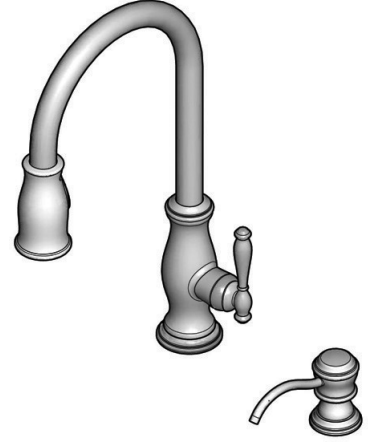

For additional information, please contact your Price Pfister representative, or visit our website at www.pricepfister.com.

Project: _____

Contractor: _____

SS-529-01

1-800-PFAUCET www.pricepfister.com
19701 DaVinci, Lake Forest, CA 92610
09/19/06

Price Pfister®
Pfreshest Ideas in Pfaucets.