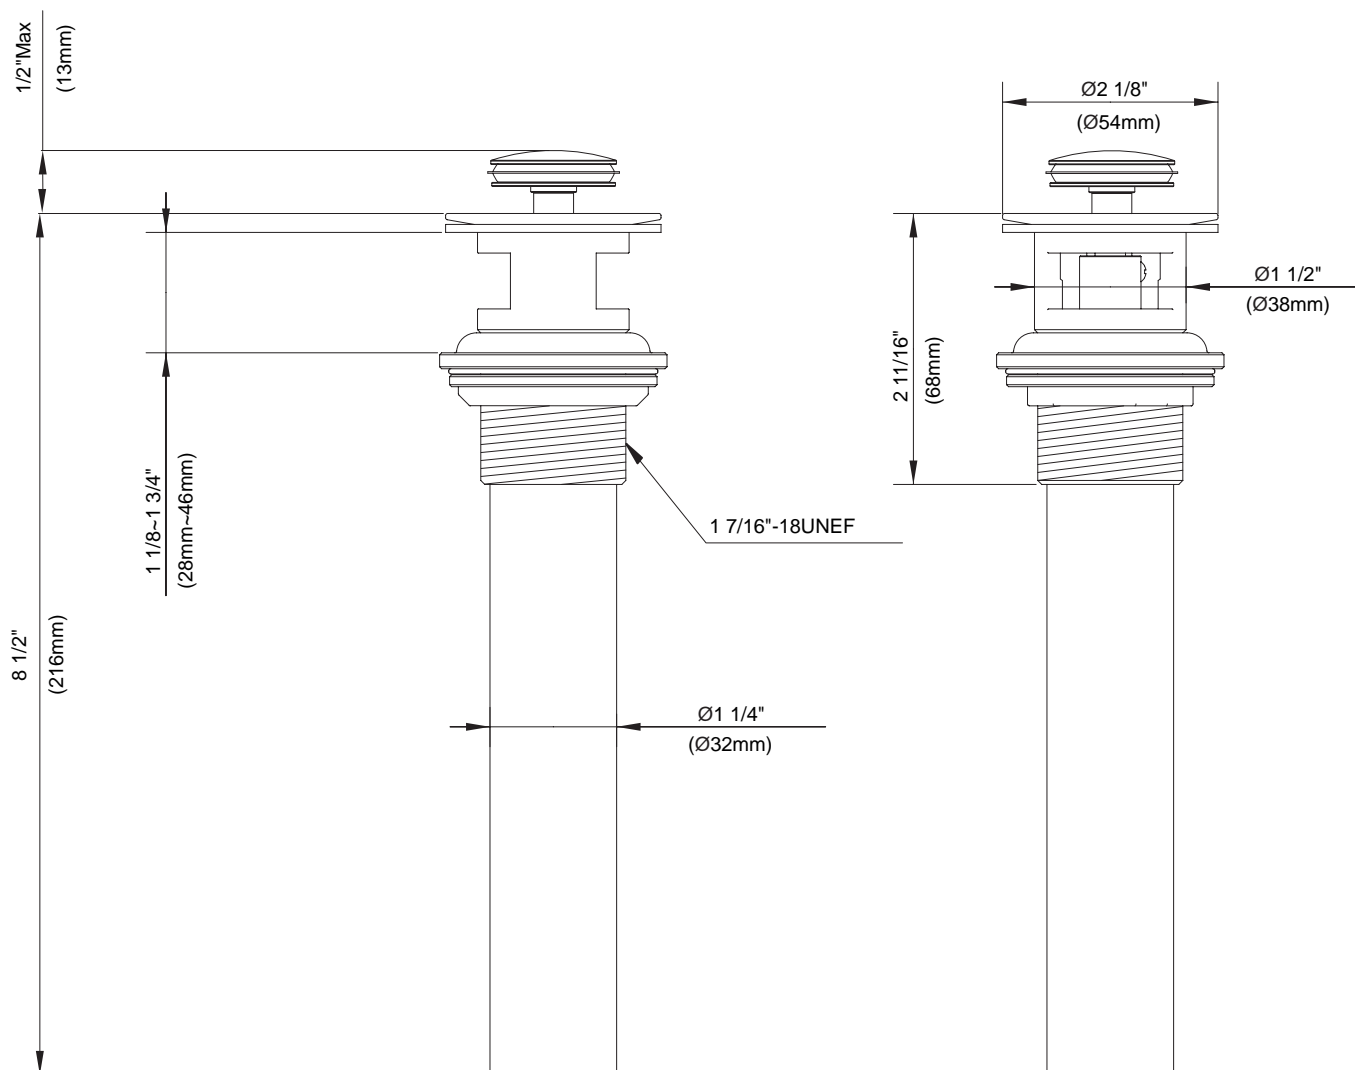

Specific Features: _____ Submitted Model No.: _____

SD495080/03-06.01