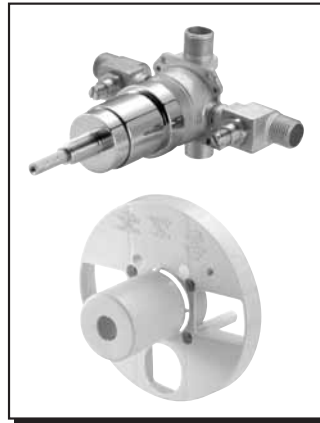

D112000BT

Available Colors & Finish

- Rough Brass

Special Packaging

- Trim kits for this valve are packaged separately. Fits all Danze single handle tub/shower & shower only trims
- Model numbers for trim kit items include the suffix "T"