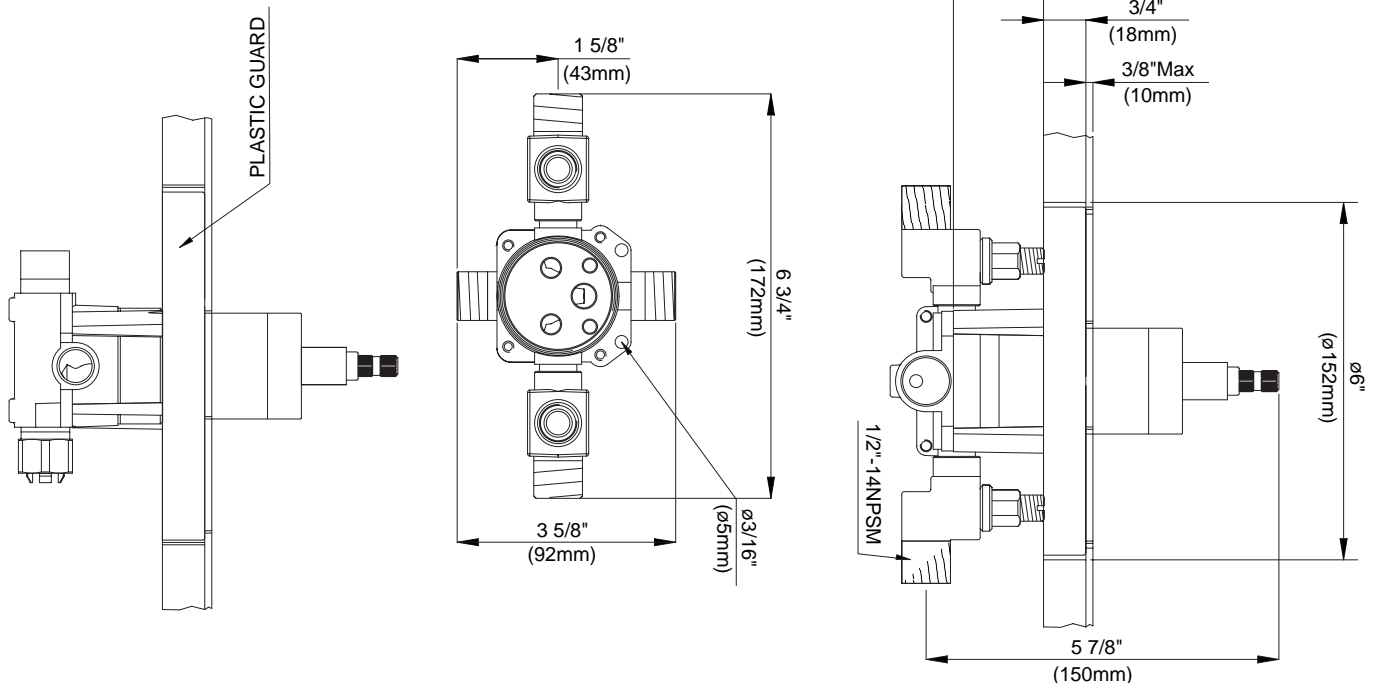

#### Special Packaging

- Trim kits for this valve are packaged separately. Fits all Danze single handle tub/shower & shower only trims
- Model numbers for trim kit items include the suffix "T"

Specific Features: \_\_\_\_\_ Submitted Model No.: \_\_\_\_\_