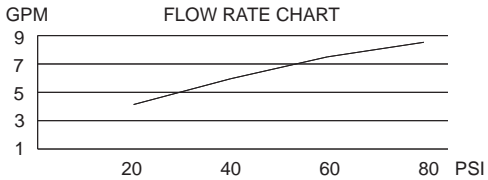

SINGLE CONTROL PRESSURE BALANCE MIXING VALVE WITH SCREWDRIVER STOPS

Description

- Temperature limit adjustment
- Back to back installation feature
- Mounting bracket & plaster guard included

Flow & Valving

Standards

- ASME A112.18.1
- CSA B125
- ASSE 1016
- Listed IAPMO/UPC

Warranty

Danze products are covered by a manufacturer's limited "lifetime" warranty for manufacturing defects.