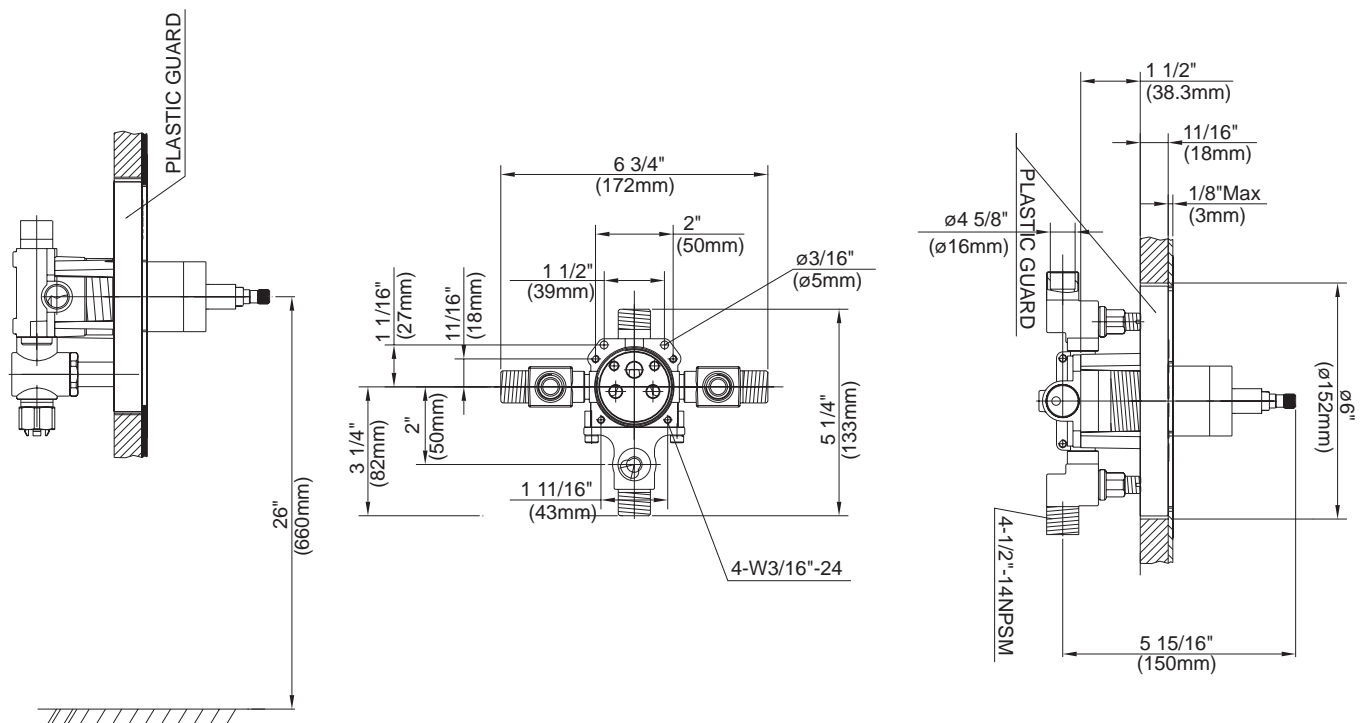

Specific Features: _____ Submitted Model No.: _____

SD113000BT/03-06.01