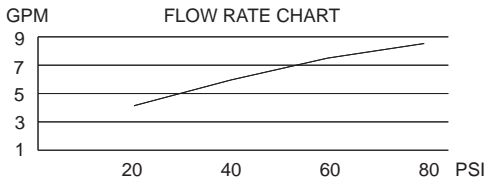

SINGLE CONTROL PRESSURE BALANCE MIXING VALVE WITH DIVERTER & SCREWDRIVER STOPS

Description

- Temperature limit adjustment
- Back to back installation feature
- Mounting bracket & plaster guard included

Flow & Valving