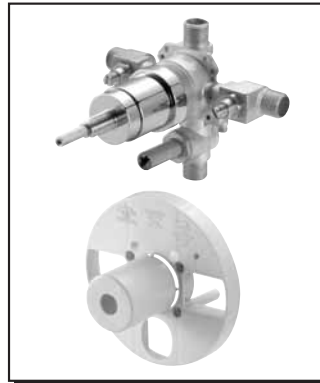

SINGLE CONTROL PRESSURE BALANCE MIXING VALVE WITH DIVERTER & SCREWDRIVER STOPS

Description

- Temperature limit adjustment
- Back to back installation feature
- Mounting bracket & plaster guard included

Flow & Valving

D113000BT

Available Colors & Finish

- Rough Brass

Special Packaging

- Trim kits for this valve are packaged separately. Fits all Danze single handle tub/shower & shower only trims
- Model numbers for trim kit items include the suffix "T"