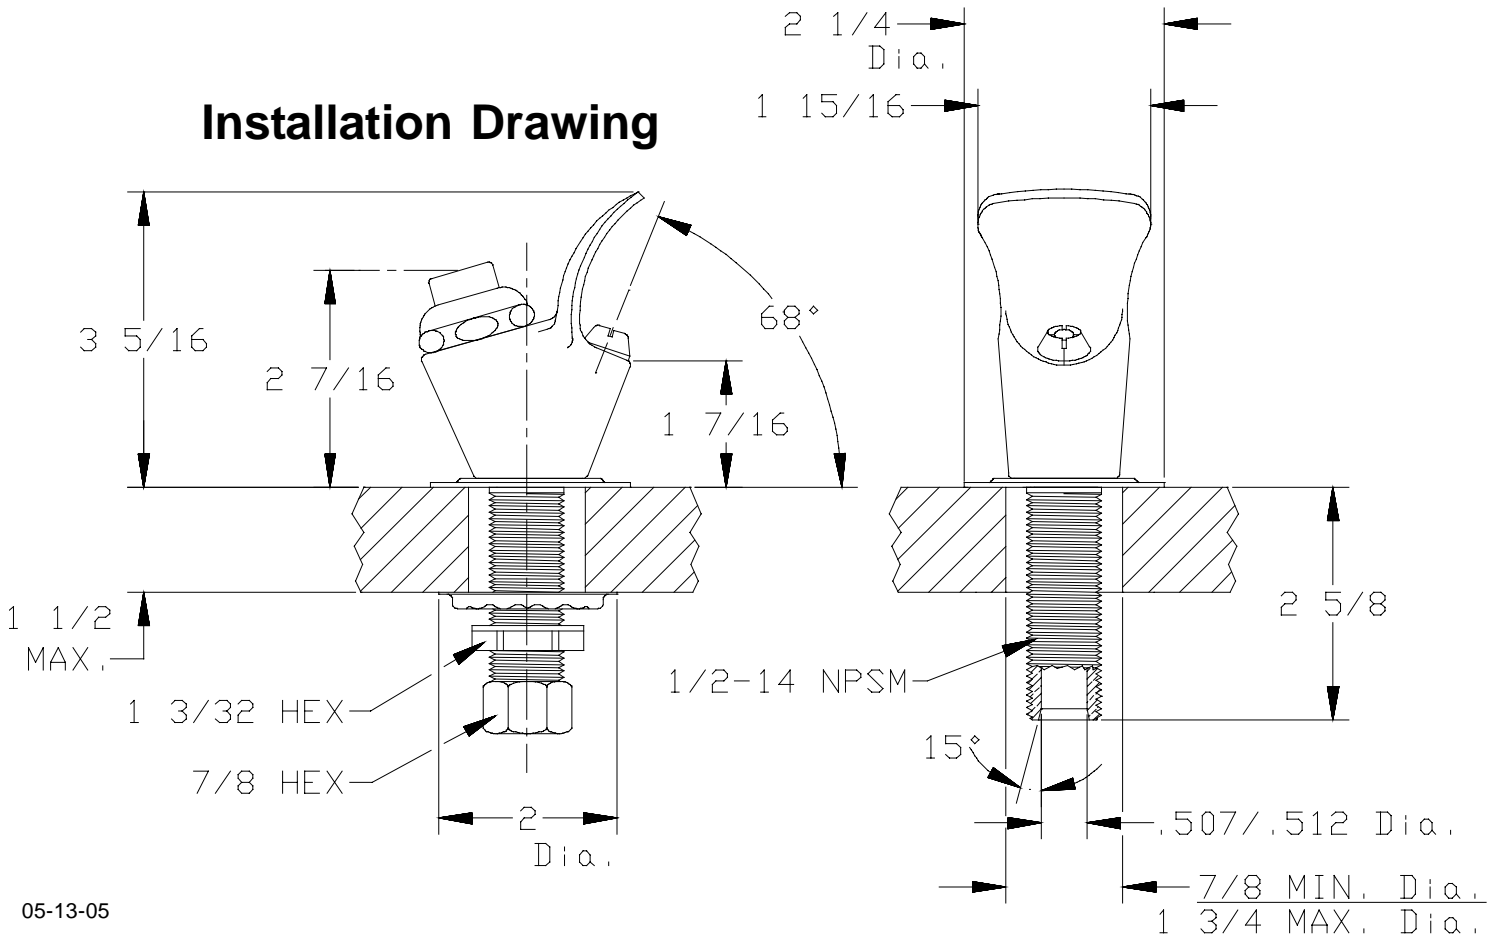

Installation Drawing