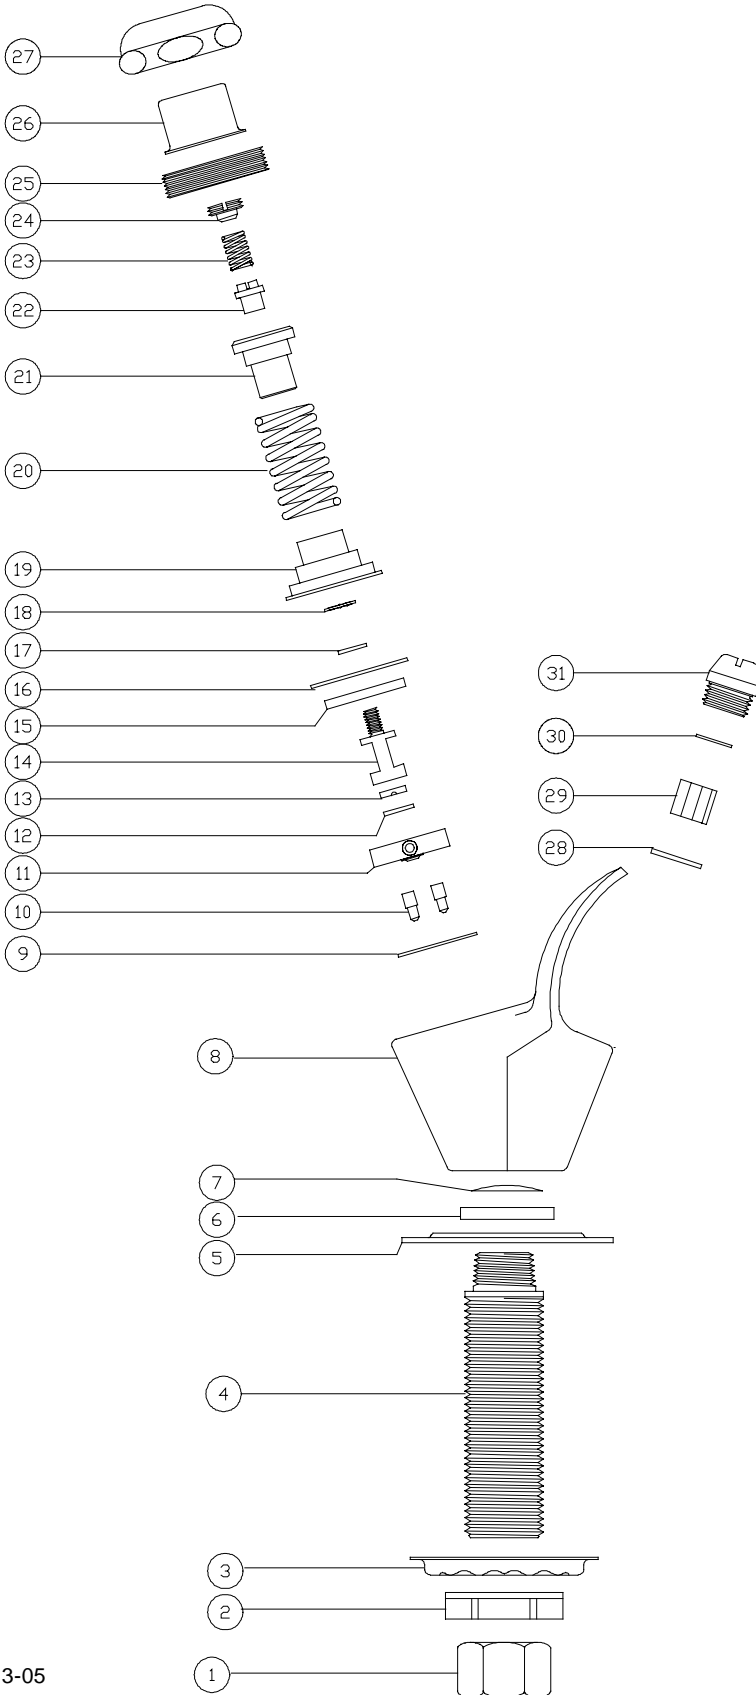

## **0362** (Bubbler Head only)

The bubbler head is made from a brass forging. It is polished and copper, nickel and chrome plated. The bubbler comes with a brass flange that is copper, nickel and chrome plated (included with item numbers 0360 & 0361). The 1/2-14 NSPM shank is yellow brass (included with item number number 0360). The push button control is provided with a replaceable cartridge. The flow rate through the bubbler is internally adjustable.

### Installation Drawing

# Central Brass®

The Easy Choice

MANUFACTURING COMPANY

2950 East 55<sup>th</sup> St. Cleveland, Ohio 44127

Phone: (216) 883-0220 Fax: (216) 883-0875

www.CentralBrass.com

**MODEL NOs.**  
**0360 0361 0362**  
**BUBBLER HEAD**

## Parts Breakdown

#	Part#	Description
1	4015-BAR	Brass Coupling Nut (0360 only)
2	7133-AZ	Zinc Dichromate Locknut (0360 only)
3	54	Steel Crowfoot Washer (0360 only)
4	781-A	Brass Shank (0360 only)
5	PF-161-D	Brass Flange (0360 & 0361 only)
6	940	Washer
7	358-V	Monel Screen
8	PF-6919	Brass Bubbler Body
9	358-APGCN	Rubber Gasket
10	358-LPC	Brass Locating Pin
11	358-AP	Celcon Tee & Plug
12	358-F	Brass Plug
13	358-EC	Seat Washer
14	358-DC	Brass Seat Holder
15	358-WC	Brass Washer
16	358-GCN	Diaphragm
17	1043-E	Brass Washer
18	358-JC	Bronze Lockwasher
19	358-KC	Brass Bushing
20	358-LS	Stainless Steel Spring
21	358-M	Brass Bushing
22	358-NC	Brass Locknut
23	358-O	Stainless Steel Spring
24	358-P	Brass Regulator Screw
25	358-BHC	Brass Bushing Holder
26	PF-358-Q	Brass Cap
27	PF-358-RS	Brass Cap Nut
28	358-U	Fiber Washer
29	PF-358-TA	Brass Streamformer
30	358-VA	Stainless Steel Screen
31	PF-358-SA	Brass Jet