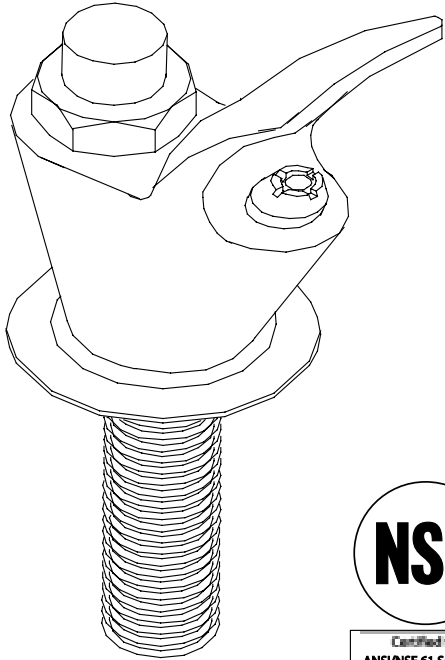

# Central Brass®

The Easy Choice

MANUFACTURING COMPANY

2950 East 55<sup>th</sup> St. Cleveland, Ohio 44127

Phone: (216) 883-0220 Fax: (216) 883-0875

www.CentralBrass.com

**MODEL NOs.**  
**0360 0361 0362**  
**BUBBLER HEAD**

## **0360** (Bubbler Head with Flange & Shank)

## **0361** (Bubbler Head with Flange)

## **0362** (Bubbler Head only)

The bubbler head is made from a brass forging. It is polished and copper, nickel and chrome plated. The bubbler comes with a brass flange that is copper, nickel and chrome plated (included with item numbers 0360 & 0361). The 1/2-14 NSPM shank is yellow brass (included with item number number 0360). The push button control is provided with a replaceable cartridge. The flow rate through the bubbler is internally adjustable.