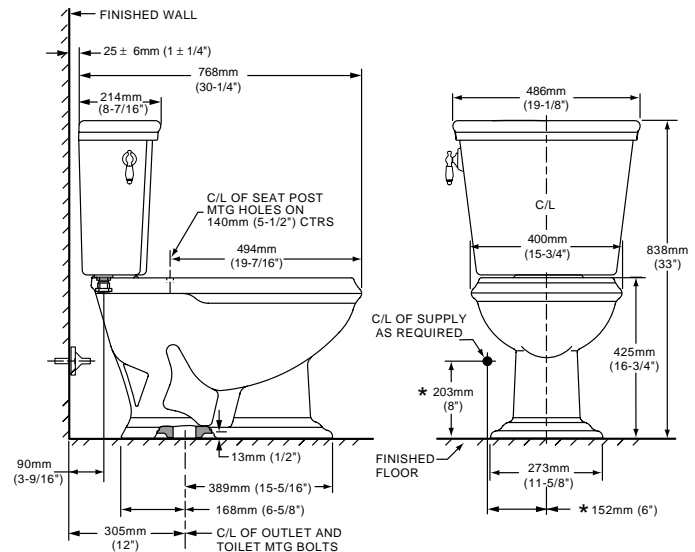

**BARRIER FREE**

**Retrospect Collection  
RIGHT HEIGHT TOILET**

**2405.016**

- Vitreous china
- Low-consumption (6.0 Lpf/1.6 gpf)
- Elongated siphon action jetted bowl with fully glazed 2" trapway
- Bowl rim height at 16-3/4"
- AquaForce flushing technology
- Antique Chrome trip lever
- Sanitary bar on bowl
- 2 color matched bolt caps
- 100% factory flush tested
- Design coordinated to Retrospect Collection Sinks

**3264.216** Bowl

**4393.016** Tank

Nominal Dimensions:  
30-1/4" x 19-7/16" x 33"  
(768 x 494 x 838mm)

Fixture only, seat and supply by others

**Compliance Certifications -  
Meets or Exceeds the Following Specifications:**

- ASME A112.19.2M (and 19.6M) for Vitreous China Fixtures - includes Flush Performance, Ball Pass Diameter, Trap Seal Depth and all Dimensions

**NOTES:**

THIS COMBINATION IS DESIGNED TO ROUGH-IN AT A MINIMUM DIMENSION OF 305MM (12") FROM FINISHED WALL TO C/L OF OUTLET.  
\* DIMENSION SHOWN FOR LOCATION OF SUPPLY IS SUGGESTED. SUPPLY NOT INCLUDED WITH FIXTURE AND MUST BE ORDERED SEPARATELY.  
IMPORTANT: Dimensions of fixtures are nominal and may vary within the range of tolerance established by ANSI Standard A112.19.2  
These measurements are subject to change or cancellation. No responsibility is assumed for use of superseded or voided pages.