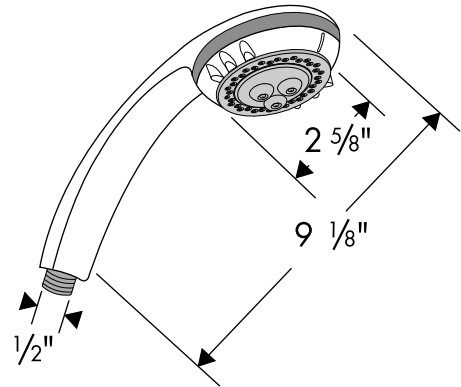

Interaktiv 2-Jet Handshower 06685XX0

Available in Chrome (00), Brushed Nickel (82), Polished Nickel (83), Polished Brass (93)

Product Specification

2 spray modes: full shower, massage shower
Turbo³ massage
Rub-it! cleaning system
Flow rate max 2.5 gpm