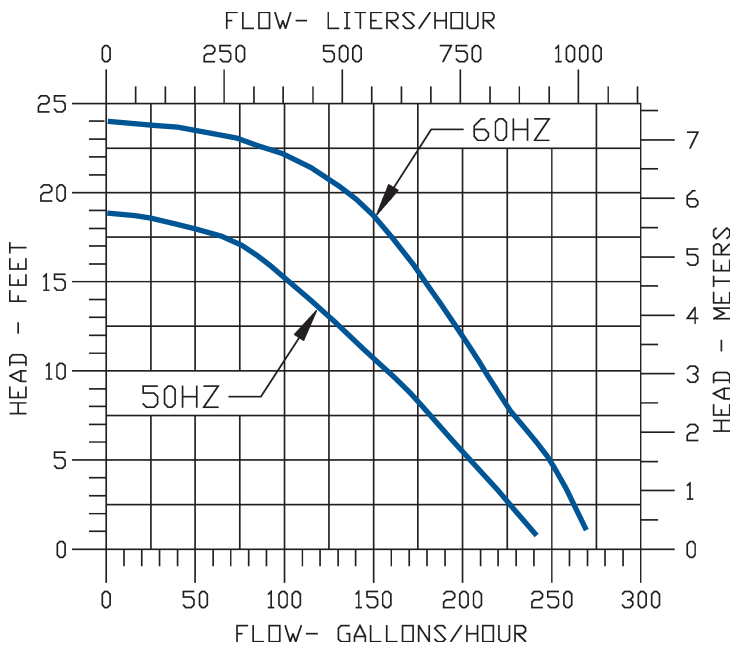

Specifications

Model No.	Item No.	Discharge Size	Listing	HP	Volts	Hertz	Amps	Watts	Performance (GPH @ Head)				Shut Off		Pwr. Cord (ft.)	Weight (lbs.)
									1'	3'	5'	9'	Feet	PSI		
VCL-24UL	553206	1/4" FNPT x 3/8" OD Barbed	UL/CSA	1/18	115	60	2.5	148	270	260	250	210	24	10.4	6	8.20
VCL-24ULS	553201	1/4" FNPT x 3/8" OD Barbed	UL/CSA	1/18	115	60	2.5	148	270	260	250	210	24	10.4	6	8.20
VCL-24ULS*	14940371	1/4" FNPT x 3/8" OD Barbed	UL/CSA	1/18	115	60	2.5	148	270	260	250	210	24	10.4	6	9.25
VCL-24ULS	553211	1/4" FNPT x 3/8" OD Barbed	UL/CSA	1/18	230	50/60	1.2	148	270	260	250	210	24	10.4	6	8.20
VCL-24ULS*	14940372	1/4" FNPT x 3/8" OD Barbed	UL/CSA	1/18	230	50/60	1.2	148	270	260	250	210	24	10.4	6	9.25

* With 3/8" ID X 20 ft. tubing