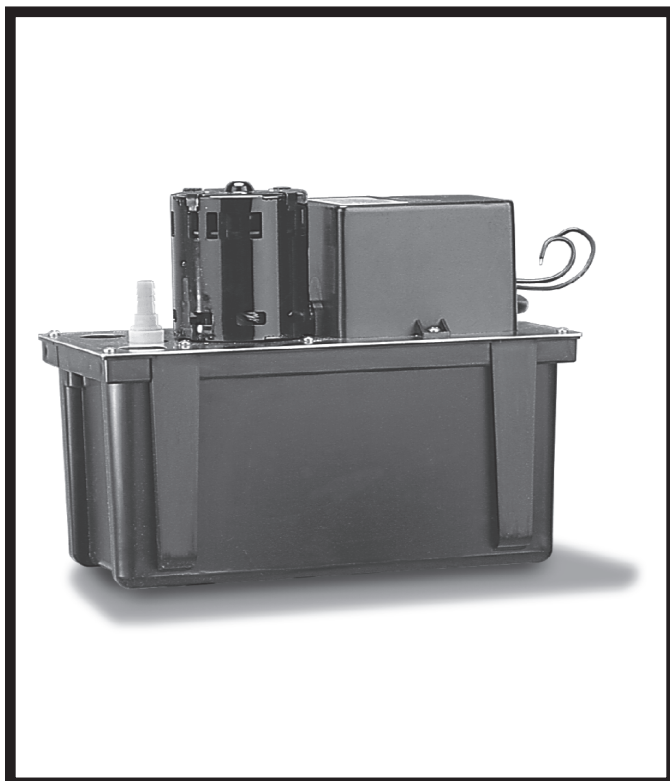

Little GIANT[®]

Pump Company

VCL-24ULS SERIES

Features

- Vertical type pump unit
- Leakproof, rustproof, ABS tank
- ABS switch cover and pump stand
- 1/4" FNPT or 3/8" O.D. barbed discharge adapter
- Safety switch included on "S" models
- 24' shut-off head
- UL/CSA listed
- Thermal overload protected
- Motor — 1/18 HP
- Intermittent Liquid Temp. up to — 120°F

Construction

- Housing — ABS
- Cover — Galvanized steel
- Volute — ABS
- Impeller — Polypropylene
- Motor Shaft — Stainless steel

Large, 1 gallon, ABS plastic tank condensate unit. Pumps feature a vertical-type pump with stainless steel motor shaft, and galvanized steel tank cover. Discharge is a 1/4" FNPT or 3/8" O.D. barbed tubing adapter. Pump features a safety switch that can be connected to shut down the air conditioner condenser or wired to an alarm to warn of possible tank overflow. Pump is rated for high-efficiency gas furnace applications that produce an acidic condensate. Thermally protected motor is UL and CSA listed.

Little Giant Pump Co.

VCL-24ULS SERIES

Specifications

Model No.	Item No.	Discharge Size	Listing	HP	Volts	Hertz	Amps	Watts	Performance (GPH @ Head)				Shut Off		Pwr. Cord (ft.)	Weight (lbs.)
									1'	3'	5'	9'	Feet	PSI		
VCL-24UL	553206	1/4" FNPT x 3/8" OD Barbed	UL/CSA	1/18	115	60	2.5	148	270	260	250	210	24	10.4	6	8.20
VCL-24ULS	553201	1/4" FNPT x 3/8" OD Barbed	UL/CSA	1/18	115	60	2.5	148	270	260	250	210	24	10.4	6	8.20
VCL-24ULS*	14940371	1/4" FNPT x 3/8" OD Barbed	UL/CSA	1/18	115	60	2.5	148	270	260	250	210	24	10.4	6	9.25
VCL-24ULS	553211	1/4" FNPT x 3/8" OD Barbed	UL/CSA	1/18	230	50/60	1.2	148	270	260	250	210	24	10.4	6	8.20
VCL-24ULS*	14940372	1/4" FNPT x 3/8" OD Barbed	UL/CSA	1/18	230	50/60	1.2	148	270	260	250	210	24	10.4	6	9.25

* With 3/8" ID X 20 ft. tubing

Replacement Parts

Tank	153502
Cover, Tank	153220
Stand/Volute	153100
Cover, Volute	153110
Float/Switch Assy.	153537
Impeller	153131
Safety Switch Assy.	154713
Cover, Switch	153120
Adapter, 3/8"	153300
Seal Ring	924038