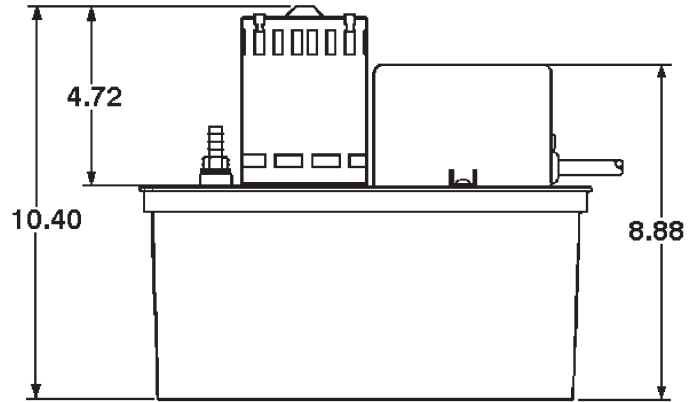

Little GIANT[®]

Pump Company

VCL-24ULS SERIES

Features

- Vertical type pump unit
- Leakproof, rustproof, ABS tank
- ABS switch cover and pump stand
- 1/4" FNPT or 3/8" O.D. barbed discharge adapter
- Safety switch included on "S" models
- 24' shut-off head
- UL/CSA listed
- Thermal overload protected
- Motor — 1/18 HP
- Intermittent Liquid Temp. up to — 120°F

Construction

- Housing — ABS
- Cover — Galvanized steel
- Volute — ABS
- Impeller — Polypropylene
- Motor Shaft — Stainless steel

Large, 1 gallon, ABS plastic tank condensate unit. Pumps feature a vertical-type pump with stainless steel motor shaft, and galvanized steel tank cover. Discharge is a 1/4" FNPT or 3/8" O.D. barbed tubing adapter. Pump features a safety switch that can be connected to shut down the air conditioner condenser or wired to an alarm to warn of possible tank overflow. Pump is rated for high-efficiency gas furnace applications that produce an acidic condensate. Thermally protected motor is UL and CSA listed.

Little Giant Pump Co.

VCL-24ULS SERIES

Specifications

Model No.	Item No.	Discharge Size	Listing	HP	Volts	Hertz	Amps	Watts	Performance (GPH @ Head)				Shut Off		Pwr. Cord (ft.)	Weight (lbs.)
									1'	3'	5'	9'	Feet	PSI		
VCL-24UL	553206	1/4" FNPT x 3/8" OD Barbed	UL/CSA	1/18	115	60	2.5	148	270	260	250	210	24	10.4	6	8.20
VCL-24ULS	553201	1/4" FNPT x 3/8" OD Barbed	UL/CSA	1/18	115	60	2.5	148	270	260	250	210	24	10.4	6	8.20
VCL-24ULS*	14940371	1/4" FNPT x 3/8" OD Barbed	UL/CSA	1/18	115	60	2.5	148	270	260	250	210	24	10.4	6	9.25
VCL-24ULS	553211	1/4" FNPT x 3/8" OD Barbed	UL/CSA	1/18	230	50/60	1.2	148	270	260	250	210	24	10.4	6	8.20
VCL-24ULS*	14940372	1/4" FNPT x 3/8" OD Barbed	UL/CSA	1/18	230	50/60	1.2	148	270	260	250	210	24	10.4	6	9.25