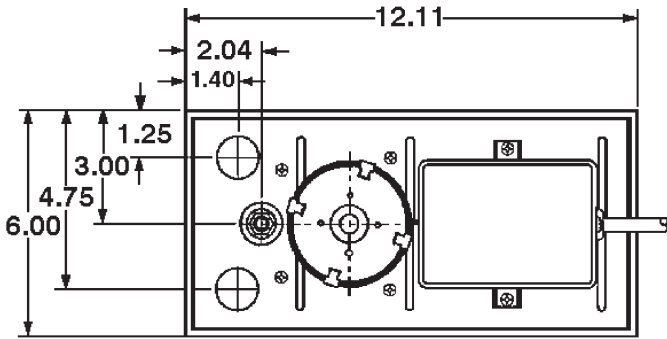

Little GIANT[®]

Pump Company

VCL-24ULS SERIES

Features

- Vertical type pump unit
- Leakproof, rustproof, ABS tank
- ABS switch cover and pump stand
- 1/4" FNPT or 3/8" O.D. barbed discharge adapter
- Safety switch included on "S" models
- 24' shut-off head
- UL/CSA listed
- Thermal overload protected
- Motor — 1/18 HP
- Intermittent Liquid Temp. up to — 120°F

Construction

- Housing — ABS
- Cover — Galvanized steel
- Volute — ABS
- Impeller — Polypropylene
- Motor Shaft — Stainless steel

Large, 1 gallon, ABS plastic tank condensate unit. Pumps feature a vertical-type pump with stainless steel motor shaft, and galvanized steel tank cover. Discharge is a 1/4" FNPT or 3/8" O.D. barbed tubing adapter. Pump features a safety switch that can be connected to shut down the air conditioner condenser or wired to an alarm to warn of possible tank overflow. Pump is rated for high-efficiency gas furnace applications that produce an acidic condensate. Thermally protected motor is UL and CSA listed.

Little Giant Pump Co.

VCL-24ULS SERIES

Specifications

Model No.	Item No.	Discharge Size	Listing	HP	Volts	Hertz	Amps	Watts	Performance (GPH @ Head)				Shut Off		Pwr. Cord (ft.)	Weight (lbs.)
									1'	3'	5'	9'	Feet	PSI		
VCL-24UL	553206	1/4" FNPT x 3/8" OD Barbed	UL/CSA	1/18	115	60	2.5	148	270	260	250	210	24	10.4	6	8.20
VCL-24ULS	553201	1/4" FNPT x 3/8" OD Barbed	UL/CSA	1/18	115	60	2.5	148	270	260	250	210	24	10.4	6	8.20
VCL-24ULS*	14940371	1/4" FNPT x 3/8" OD Barbed	UL/CSA	1/18	115	60	2.5	148	270	260	250	210	24	10.4	6	9.25
VCL-24ULS	553211	1/4" FNPT x 3/8" OD Barbed	UL/CSA	1/18	230	50/60	1.2	148	270	260	250	210	24	10.4	6	8.20
VCL-24ULS*	14940372	1/4" FNPT x 3/8" OD Barbed	UL/CSA	1/18	230	50/60	1.2	148	270	260	250	210	24	10.4	6	9.25

* With 3/8" ID X 20 ft. tubing

Replacement Parts

Tank	153502
Cover, Tank	153220
Stand/Volute	153100
Cover, Volute	153110
Float/Switch Assy.	153537
Impeller	153131
Safety Switch Assy.	154713
Cover, Switch	153120
Adapter, 3/8"	153300
Seal Ring	924038