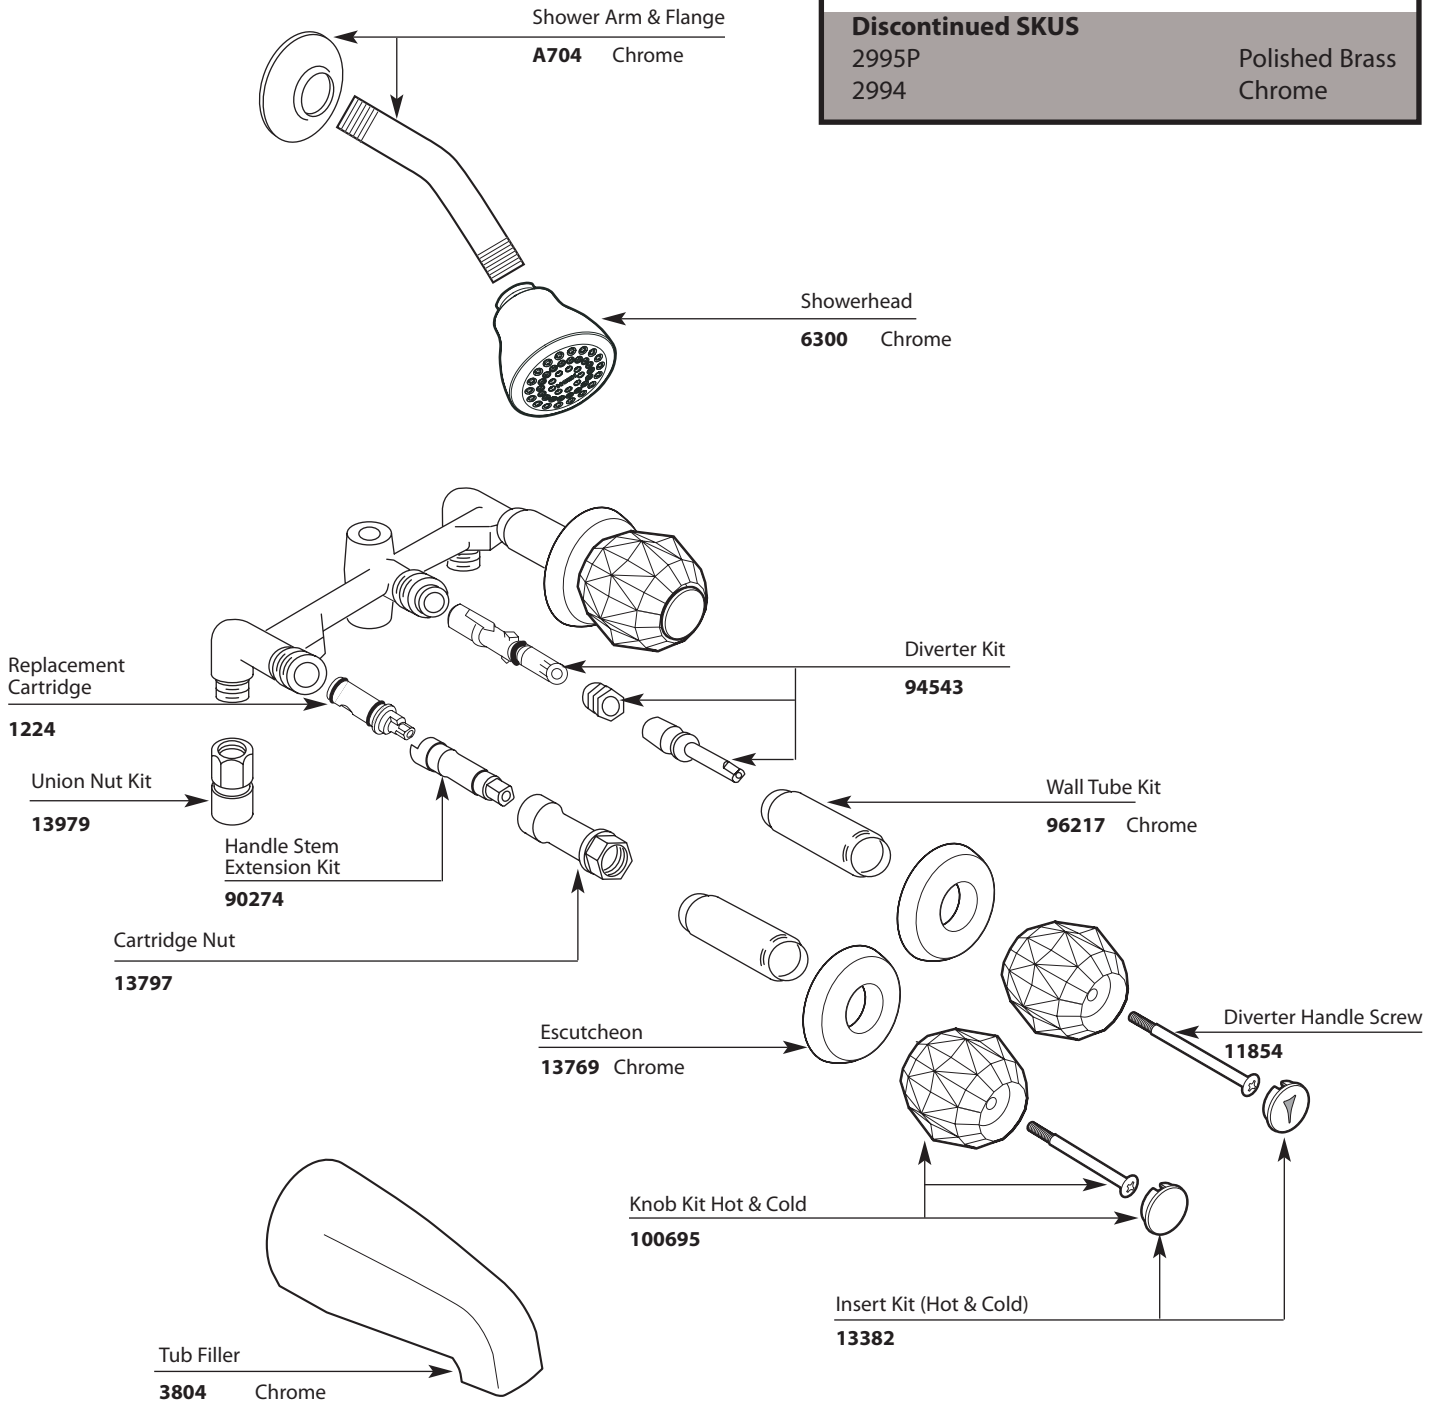

Buy it for looks. Buy it for life.®

■ Order by Part Number

There is more than 1 version of this model.  
Page down to identify the version you have.

# Illustrated Parts

CHATEAU®		
Three-Handle Tub/Shower Valve		
MODEL	HANDLE	FINISH
2995	Knob	Chrome
<b>Discontinued SKUS</b>		
2995P		Polished Brass
2994		Chrome

TO ORDER PARTS CALL: 1-800-BUY-MOEN

www.moen.com

Buy it for looks. Buy it for life.®

■ Order by Part Number

# Illustrated Parts

CHATEAU®		
Three-Handle Tub/Shower Valve		
MODEL	HANDLE	FINISH
2995	Knob	Chrome
<b>Discontinued SKUS</b>		
2995P		Polished Brass
2994		Chrome