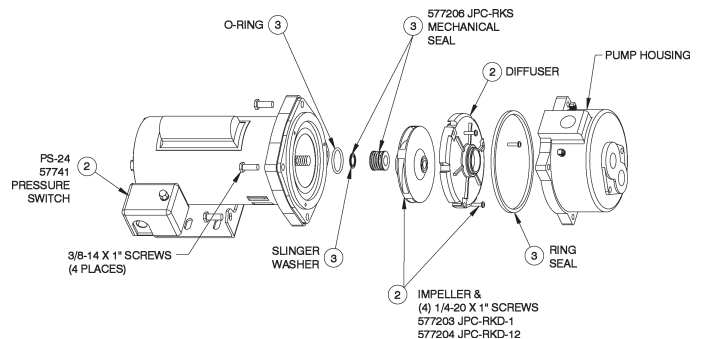

## JPC-1

The JPC-1 is mounted above ground to lift water out of a well. It can be used in both “shallow well” (water depths of about 25') and “deep well” (water depths from 25' to 80') installations.

The Little Giant JPC-1 is a highly reliable centrifugal pump with a “jet ejector” added to lift the water from the well. The “jet ejector”, while simple in appearance, is a highly engineered jet nozzle and venturi combination. This combination is carefully matched to be extremely efficient at the various pumping conditions encountered.

### Features

- Well depths up to 80'
- Cast-iron case for durability and long life
- Thermoplastic impeller for high performance and efficient water flow
- Motor has built-in thermal overload protection and automatic reset
- Mechanical shaft seal ensures leakproof operation
- Includes mounting bracket
- Includes 20/40 PSI pressure switch
- Includes well ejector, jet nozzle and hardware for both shallow well and deep well applications
- Maximum Flow Rate — 12.3 GPM @ 5' and 40 PSI
- Liquid Temp. up to — 95° F
- Electrical — 115V/230V, 60 Hz

### Construction

- Motor — 1 HP capacitor start
- Intake — 1-1/4" FNPT
- Discharge — 1" FNPT
- Pump Head Housing — Painted cast iron
- Shaft Seal — Carbon/ceramic
- Pressure Switch — 20 PSI “On”, 40 PSI “Off”

## Specifications

Model No.	Item No.	Intake Size	Discharge Size	Listings	HP	Volts	Hertz	Amps 115/230	Watts	Pump Performance			Cord (ft.)	Weight (lbs.)	Height	Length	Width	
										Configuration	Water Depth	GPM @40 PSI						
JPC-1	577201	1-1/4" FNPT	1" FNPT	UL/CSA	1	115/230	60	14.2/7.1	1200									
										Shallow Well	0	12.3	N/A	40.00	8.1	14.1	8.9	
											5	12.3						
											10	11.2						
											15	10.1						
											20	8.6						
											25	6.6						
											30	5.7						
											40	5.2						
											50	4.3						
											60	3.3						
											70	2.6						
											80	2						