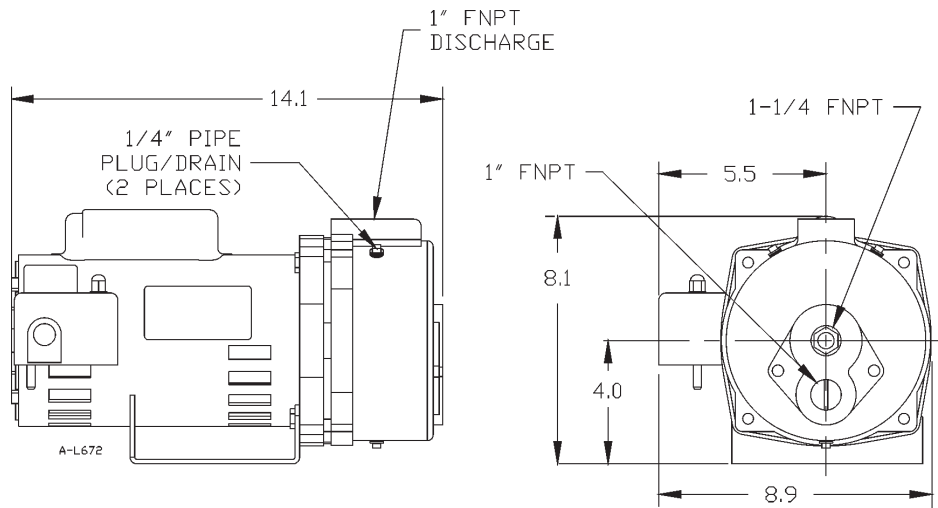

## JPC-1

The JPC-1 is mounted above ground to lift water out of a well. It can be used in both “shallow well” (water depths of about 25') and “deep well” (water depths from 25' to 80') installations.

The Little Giant JPC-1 is a highly reliable centrifugal pump with a “jet ejector” added to lift the water from the well. The “jet ejector”, while simple in appearance, is a highly engineered jet nozzle and venturi combination. This combination is carefully matched to be extremely efficient at the various pumping conditions encountered.

### Features

- Well depths up to 80'
- Cast-iron case for durability and long life
- Thermoplastic impeller for high performance and efficient water flow
- Motor has built-in thermal overload protection and automatic reset
- Mechanical shaft seal ensures leakproof operation
- Includes mounting bracket
- Includes 20/40 PSI pressure switch
- Includes well ejector, jet nozzle and hardware for both shallow well and deep well applications
- Maximum Flow Rate — 12.3 GPM @ 5' and 40 PSI
- Liquid Temp. up to — 95° F
- Electrical — 115V/230V, 60 Hz

### Construction

- Motor — 1 HP capacitor start
- Intake — 1-1/4" FNPT
- Discharge — 1" FNPT
- Pump Head Housing — Painted cast iron
- Shaft Seal — Carbon/ceramic
- Pressure Switch — 20 PSI “On”, 40 PSI “Off”

## Specifications

Model No.	Item No.	Intake Size	Discharge Size	Listings	HP	Volts	Hertz	Amps 115/230	Watts	Pump Performance			Cord (ft.)	Weight (lbs.)	Height	Length	Width	
										Configuration	Water Depth	GPM @40 PSI						
JPC-1	577201	1-1/4" FNPT	1" FNPT	UL/CSA	1	115/230	60	14.2/7.1	1200									
										Shallow Well	0	12.3	N/A	40.00	8.1	14.1	8.9	
											5	12.3						
											10	11.2						
											15	10.1						
											20	8.6						
											25	6.6						
											30	5.7						
											40	5.2						
											50	4.3						
											60	3.3						
											70	2.6						
											80	2						