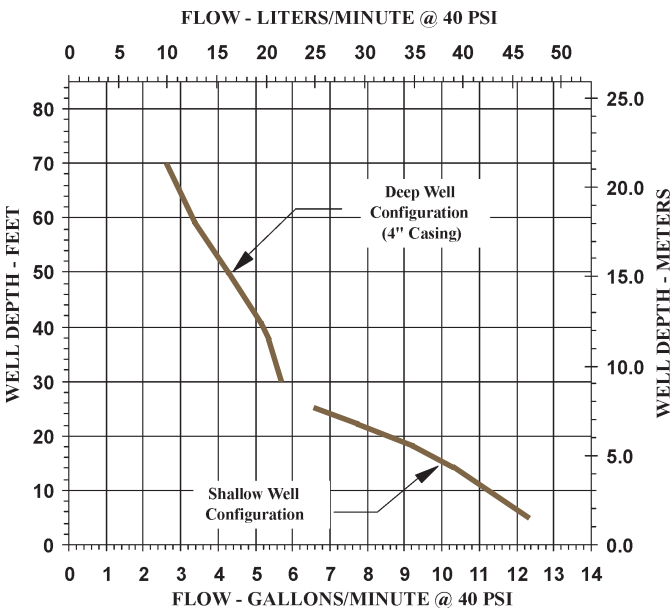

Little Giant Pump Co.

PO Box 12010 • Oklahoma City, OK 73157

Phone: 405.947.2511 • Fax: 405.228.1550

E-mail: customerservice@littlegiant.com