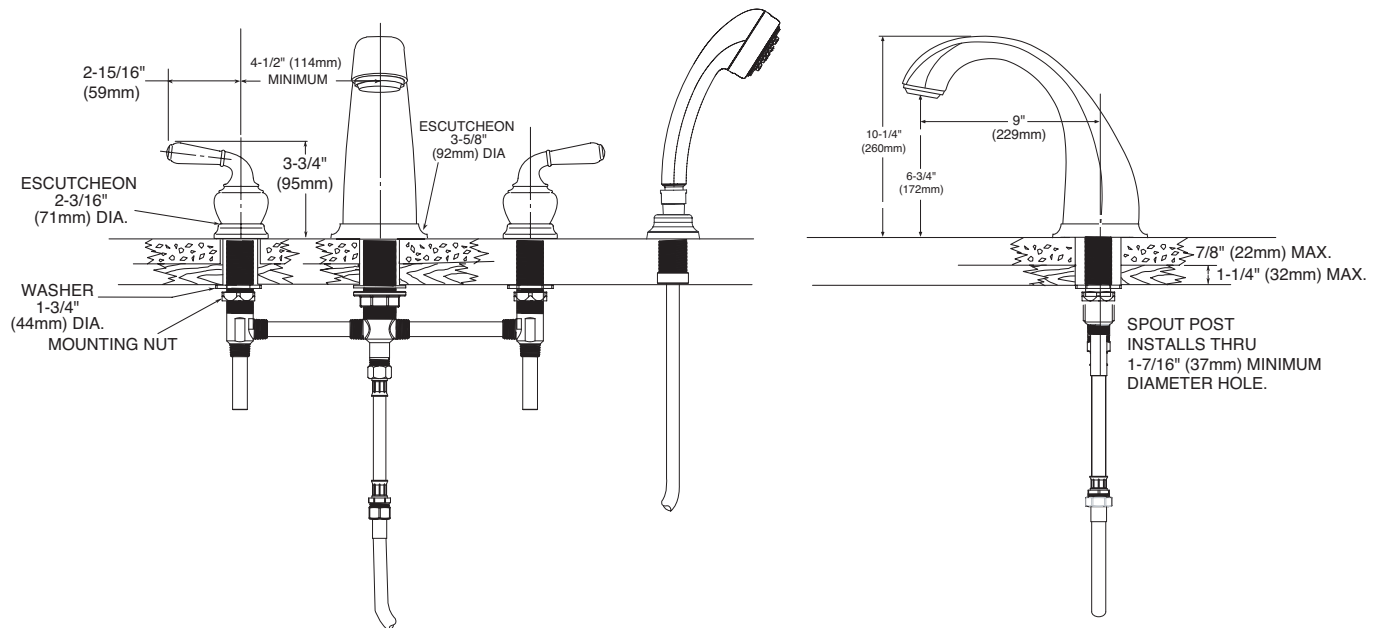

## DESCRIPTION

- Solid brass, high-arc spout
- Metal construction with a chrome plated, chrome w/LifeShine® polished brass accents, chrome w/porcelain, platinum, platinum w/chrome accents, satine, satine with LifeShine® polished brass accents or LifeShine® polished brass finish
- For installations from 8" (203mm) to 10" (254mm) centers
- Designed to be installed on decks up to 2-3/4" (70mm)
- The tub fill spout is a slip fit design and the supplies are 1/2" type K, copper tubing
- Includes hot (red) and cold (blue) temperature indicators

### MONTICELLO® DECK MOUNT CATHEDRAL™ HIGH-ARC Two-Handle Roman Tub w/Built-In Diverter Valve Faucet

Models: T956, T956CP, T956CPC, T956PMC,  
T956PM, T956STP, T956ST, T956P

Valve: 9997, 9999

**NOTE: See reverse side for  
illustrated parts and optional  
handle inserts**

**NOTE: THE INSTALLATION SHOWN IS FOR TILE DECKS, THIS VALVE WILL ALSO FIT STEEL, CAST IRON OR PLASTIC DECKS**