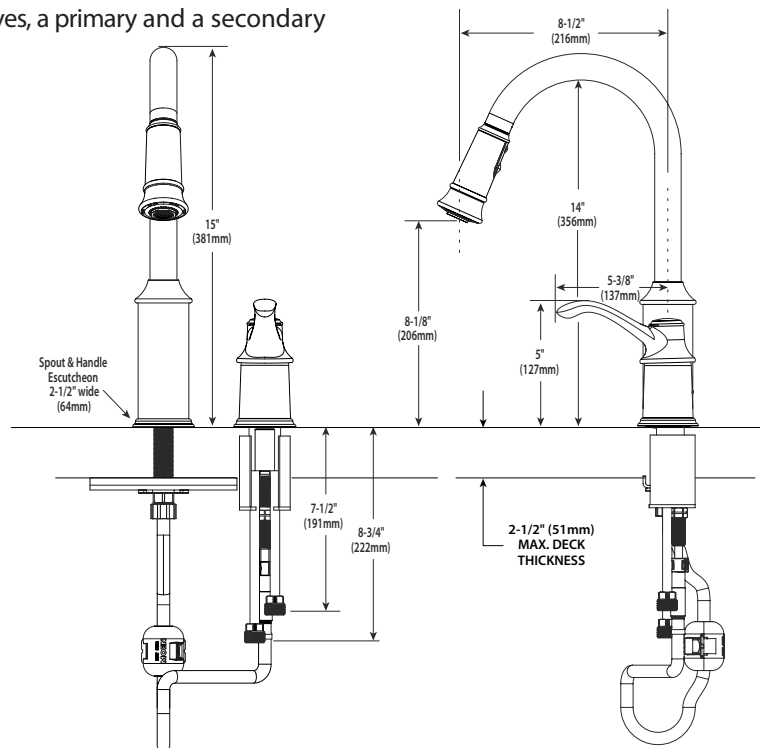

Buy it for looks. Buy it for life.®

Specifications

FAUCET DESCRIPTION

- High arc spout provides the height and reach to fill or clean large pots while the pulldown feature provides the infinite maneuverability for cleaning or rinsing
- Hydrolock™ quick connect installation
- Metal construction with 6 finishes
- Includes 59" hose
- 1/2" IPS connections will accept standard ball nose connection for 3/8" tubing

OPERATION

- Single handle lever
- When filling a vessel outside of the sink, the pause feature conveniently stops the flow of water as the wand passes over the countertop
- Convenient single-button actuation provides flexibility to switch from stream to spray mode

FLOW

- Flow is limited to 2.2 gpm (8.3 L/min) at 60 psi

CARTRIDGE

- 1225 cartridge design
- Engineered polymers, non-ferrous and stainless steel materials

STANDARDS

- Third party certified to CSA B125 and ASME A112.18.1M and all applicable requirements therein
- Certified to ANSI/NSF 61/9
- Complies with California Proposition 65 and with the Federal Safe Drinking Water Act
- The backflow protection system in this device consists of two independently operating check valves, a primary and a secondary which prevent backflow.

Aberdeen™
Single Handle High Arc Pulldown
Kitchen Faucet

Models: 7590C, 7590S, 7590W, 7590V,
7590CPR, 7590SL

NOTE: DESIGNED TO INSTALL
THRU 2 HOLES 1-1/4" (32mm) MIN. DIA.

WARRANTY

- Lifetime limited warranty against leaks, drips and finish defects to the original consumer purchaser
- 5 year warranty if used in commercial installations